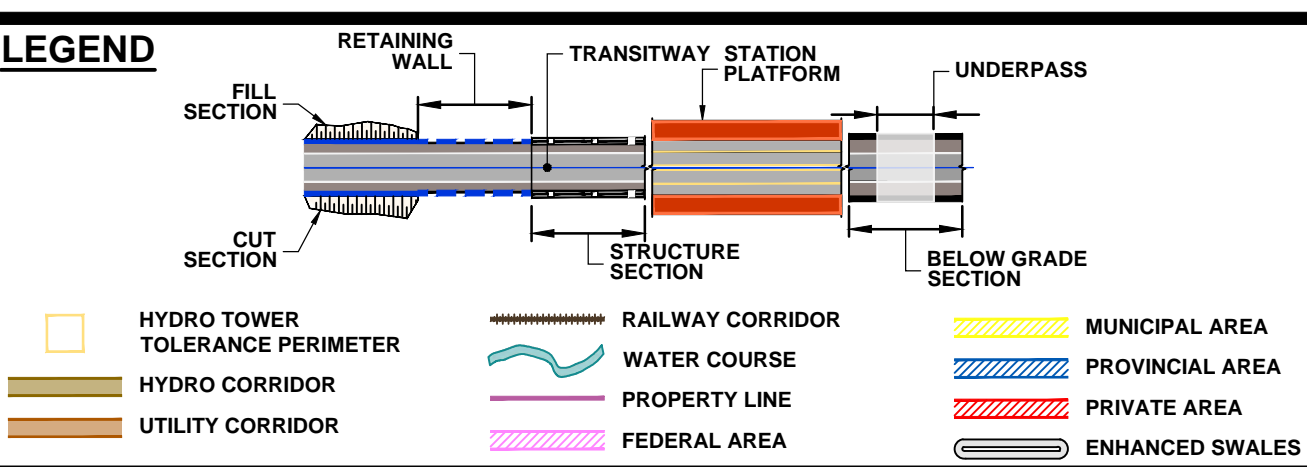

DRAWING NAME: J:\TOR\16294 ON-MTO 407 TRANSITWAY WC TO BRANTTITS General\03 - Drawings\8 - Property\Plates\407 TW4-Plate 33.dwg
CREATED: Jul 22, 2020 4:28pm
MODIFIED:

407 TRANSITWAY
WEST OF BRANT STREET TO WEST OF HURONTARIO STREET
G.W.P. 16-20003, CA 2016-E-0038
PROPERTY PLAN
STA. 32+000 TO STA. 32+580

PLATE
33
DATE
11/20/2019