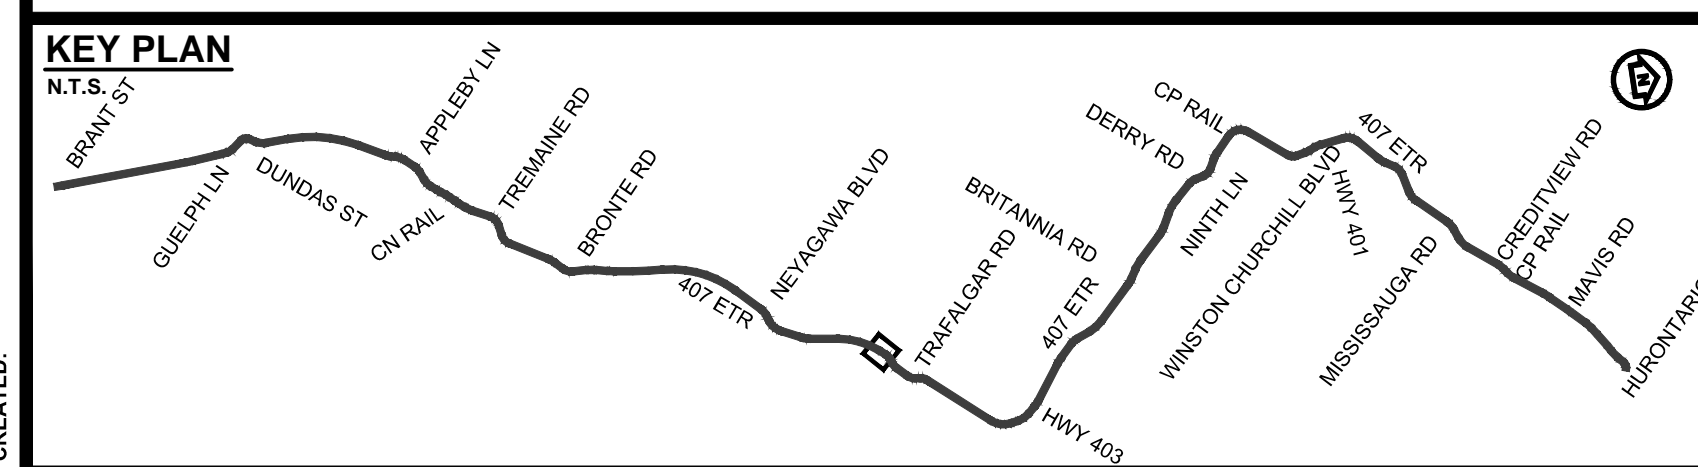

DRAWING NAME: J:\TOR\16294 ON-MTO 407 TRANSITWAY WC TO BRANTTITS General\03 - Drawings\8 - Property\Plates\407 TW4-Plate 33.dwg
CREATED: Jul 22, 2020 4:28pm
MODIFIED:

407 TRANSITWAY
WEST OF BRANT STREET TO WEST OF HURONTARIO STREET
G.W.P. 16-20003, CA 2016-E-0038
PROPERTY PLAN
STA. 32+000 TO STA. 32+580

PLATE
33
DATE
11/20/2019